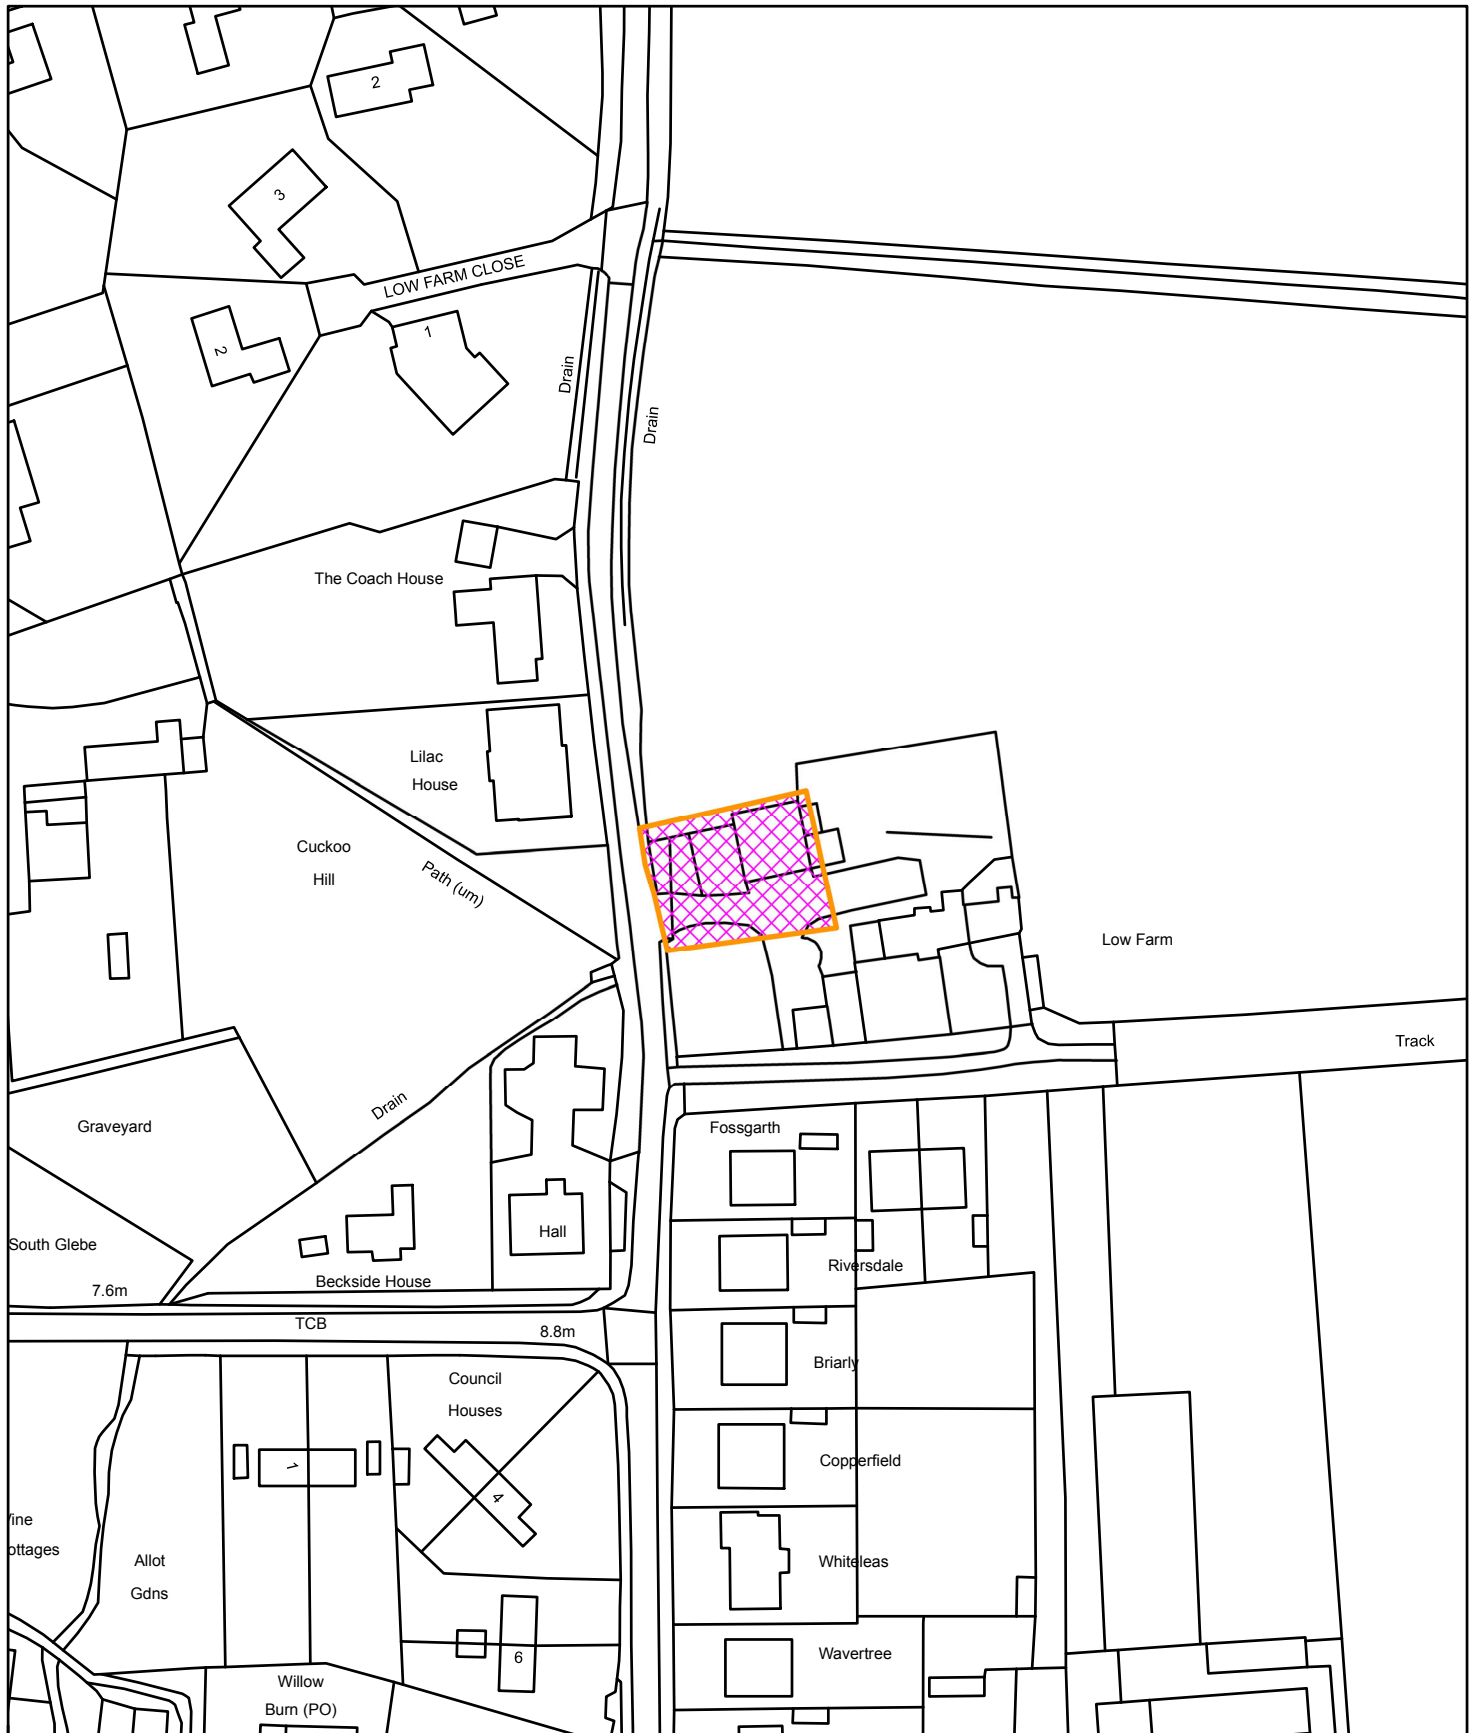

Low Farm, Low Farm Road, Bolton Percy  
2019/0522/FUL

Reproduced from the Ordnance Survey mapping with the permission of Her Majesty's Stationary Office. Unauthorised reproduction infringes Crown Copyright and may lead to prosecution or civil proceedings © Crown Copyright  
Selby District Council Licence No. 100018656  
This copy has been produced specifically for Planning and Building Control purposes only.  
No further copies may be made.

N  
1:1,250